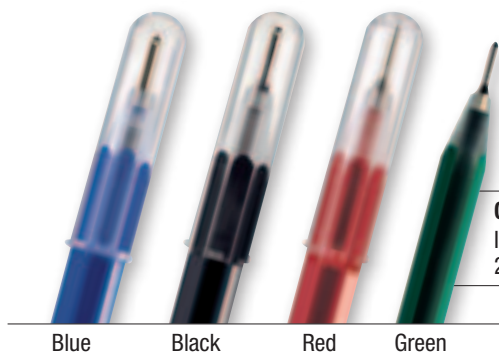

Tratto Sfera

Cod. 8255**
In box
20 pcs

✓ **Writing length:**
5.000 m

Blue   Black   Red   Green