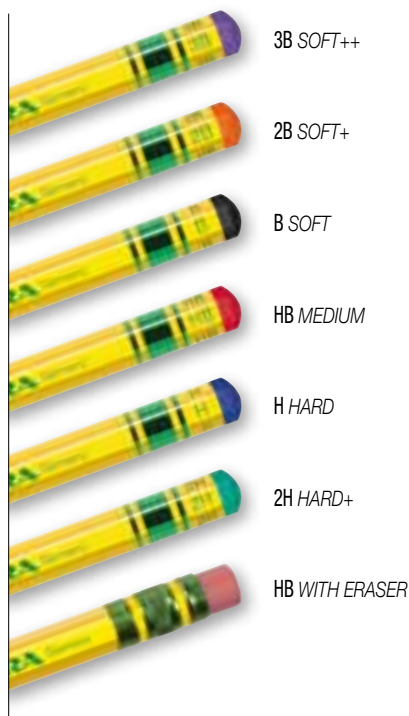

6 Single Grades Available