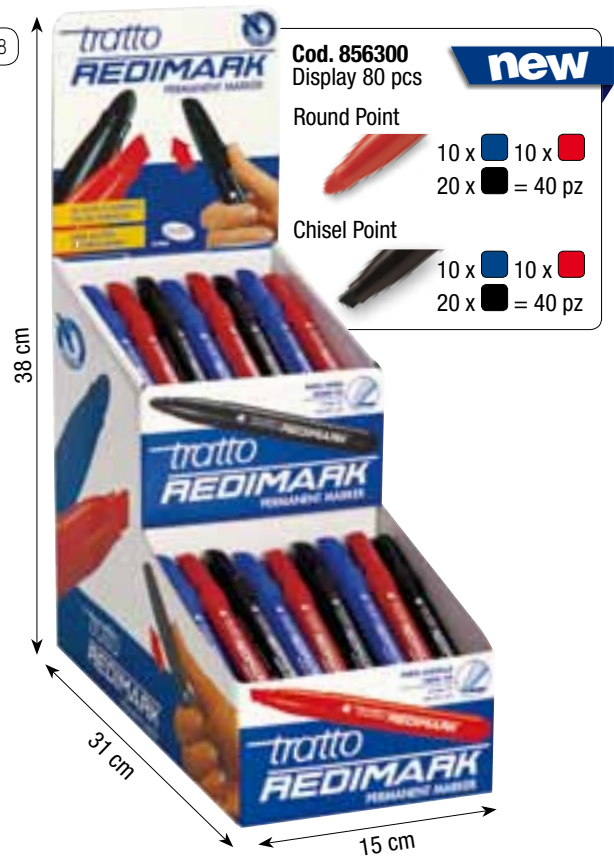

Cod. 856300
Display 80 pcs

new

Round Point

10 x 10 x
20 x = 40 pz

Chisel Point

10 x 10 x
20 x = 40 pz

Code	Barcode	Quantity	Color	Unit	Dimensions (mm)	Weight (Kg)	Barcode			
856300	8000825 856310	Display 80 pcs	NEW	Assorted Colours	-	1	1	330 x 165 x 270	2,05	8000825 856396

Lyra Grosso

- **GB** Alcohol based permanent marker. Jumbo chisel tip. Ideal for smooth and porous surfaces. Fast drying ink, free of xilene and toluene. Difficult to remove. available in three different colours: blue, red and black.
- **DE** Marker mit Permanenttinte auf Alkohol-Basis. Jumbo Keilspitze. Ideal für glatte und poröse Oberflächen. Tinte schnell trocknend und schwer entfernbar. Frei von Xylol und Toluol. Erhältlich in 3 verschiedenen Farben: blau, rot und schwarz.
- **SLO** Obstojen marker na alkoholni osnovi. Ima veliko konico in kovinsko ohišje. Idealen je za gladke in porozne površine. Omogoča hitro sušenje črnila, ne vsebuje ksilenov in toluenov. Zelo težko ga odstranimo. Na voljo v treh različnih barvah: modra, rdeča in črna.
- **PL** Marker permanentny z tuszem na bazie alkoholu. Gruby marker ze ciet kocowk oraz metalow obudow. Idealny do gadkich oraz porowatych powierzchni. Wyposaoone w szybkochny tusz nie zawierajcy ksylenu oraz toluenu. Trudny do usunicia. Dostpny w 3 kolorach: niebieskim, czerwonym oraz czarnym.
- **H** Extra vastag alkoholos filc, vágott vég és fémtest. Ideális sima és porózus felületekre. Gyorsan száradó, mérgez anyagokat nem tartalmaz. Használat után nehéz eltávolítani. 3 különböző színben áll rendelkezésre: kék, piros és fekete.
- **PRC** 酒精型永久性马克笔，耐久性墨水，加粗凿形笔头，适用语光滑带渗透性的表面。